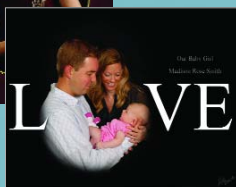

Digital Borders

Digital borders available on these sizes:

- 1-8x10
- 2-5x7
- 1-10x13
- 1-16x20
- 1-20x24

add **$10**
Any listed size!

Optional black & white or sepia portrait conversion and personalization included

Portrait Retouch

One-time charge per pose add **$40**

Soften facial lines, remove blemishes, whiten teeth & eyes